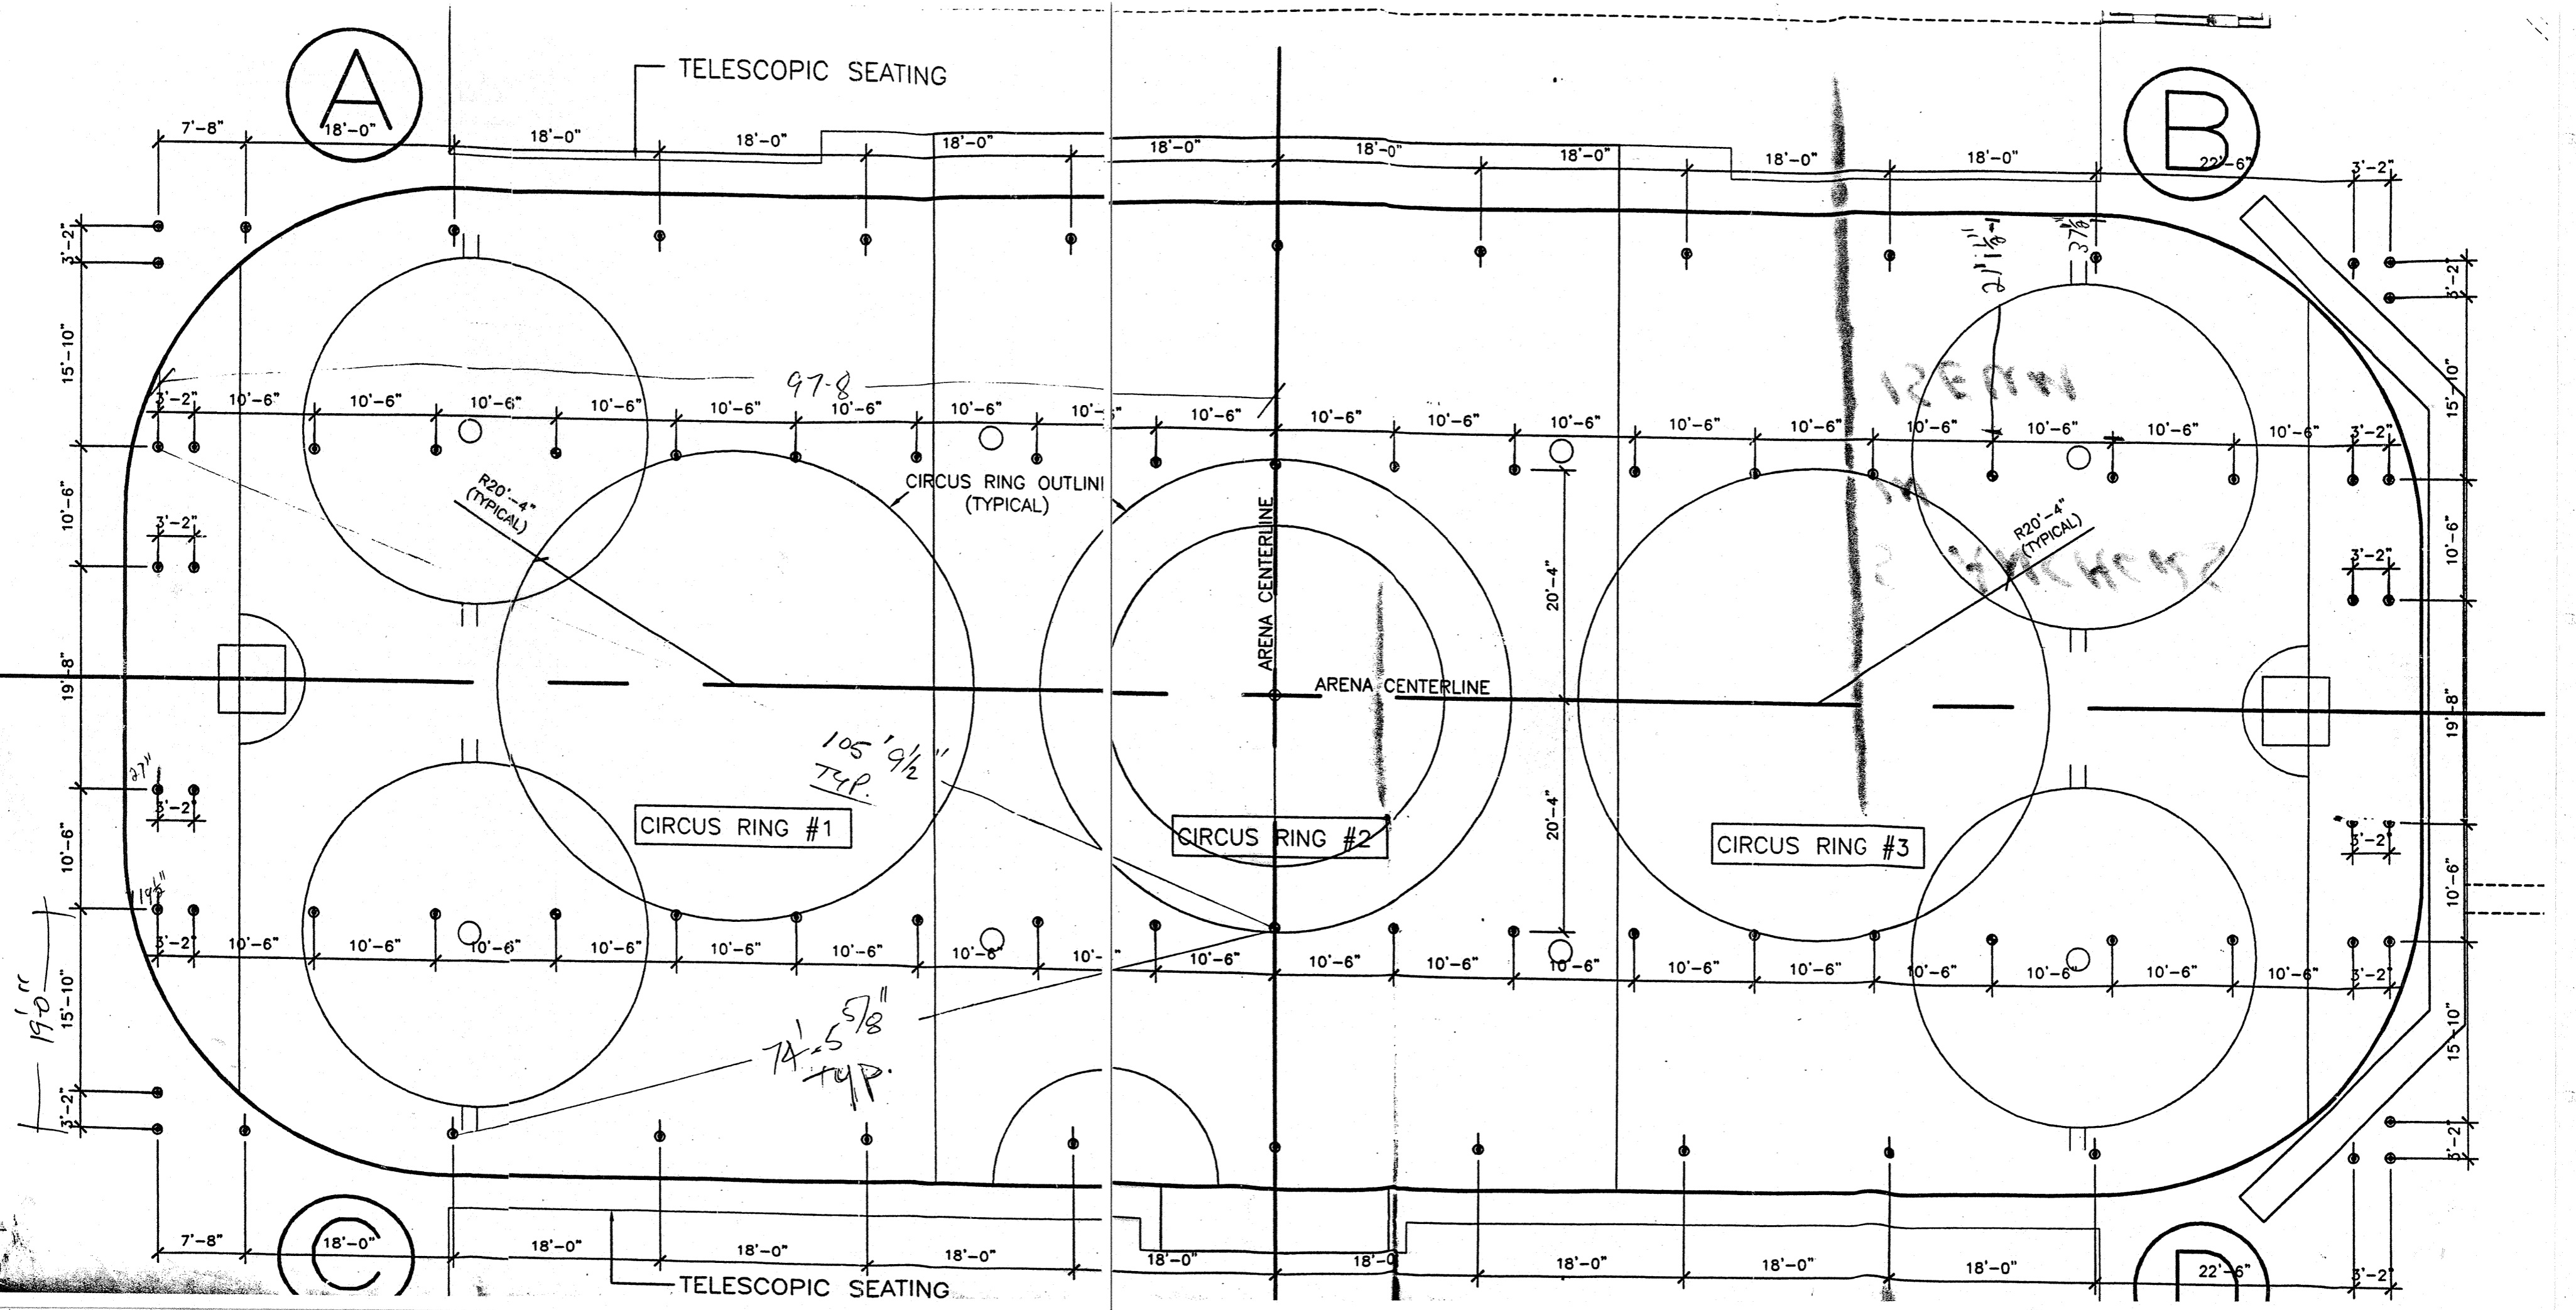

(A) 18'-0"

(B) 22'-6"

TELESCOPIC SEATING

TELESCOPIC SEATING

19'-0"

97-8

105' 9/2" TYP.

CIRCUS RING #1

CIRCUS RING #2

CIRCUS RING #3

125' 1/8"

3 7/8"

74' 5 5/8" TYP.